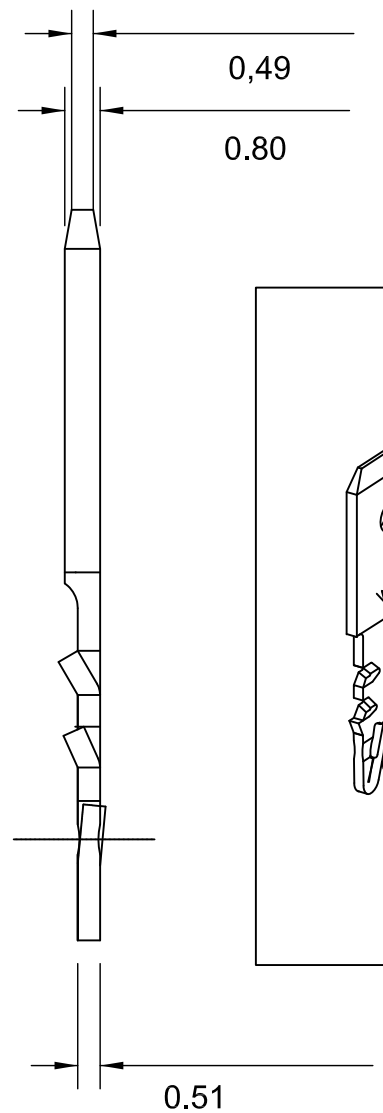

SPECIFICATIONS:
 MAGNET WIRE: \varnothing 0.13/1.00 mm (18/36 AWG)
 POCKET RECOMMENDATION: 551012

TERMINAL FEED LH

TERMINAL FEED RH

231082

231081

Drawn by LB	Drawing	Material Brass	Finish None	Scale 1/1	Date 10/01/12
Wirecon S.r.l.		Tolerances \pm 0.13			
		Title 4.8 x 0.8 TAB TERMINAL			
		File name 231082 - 231081			