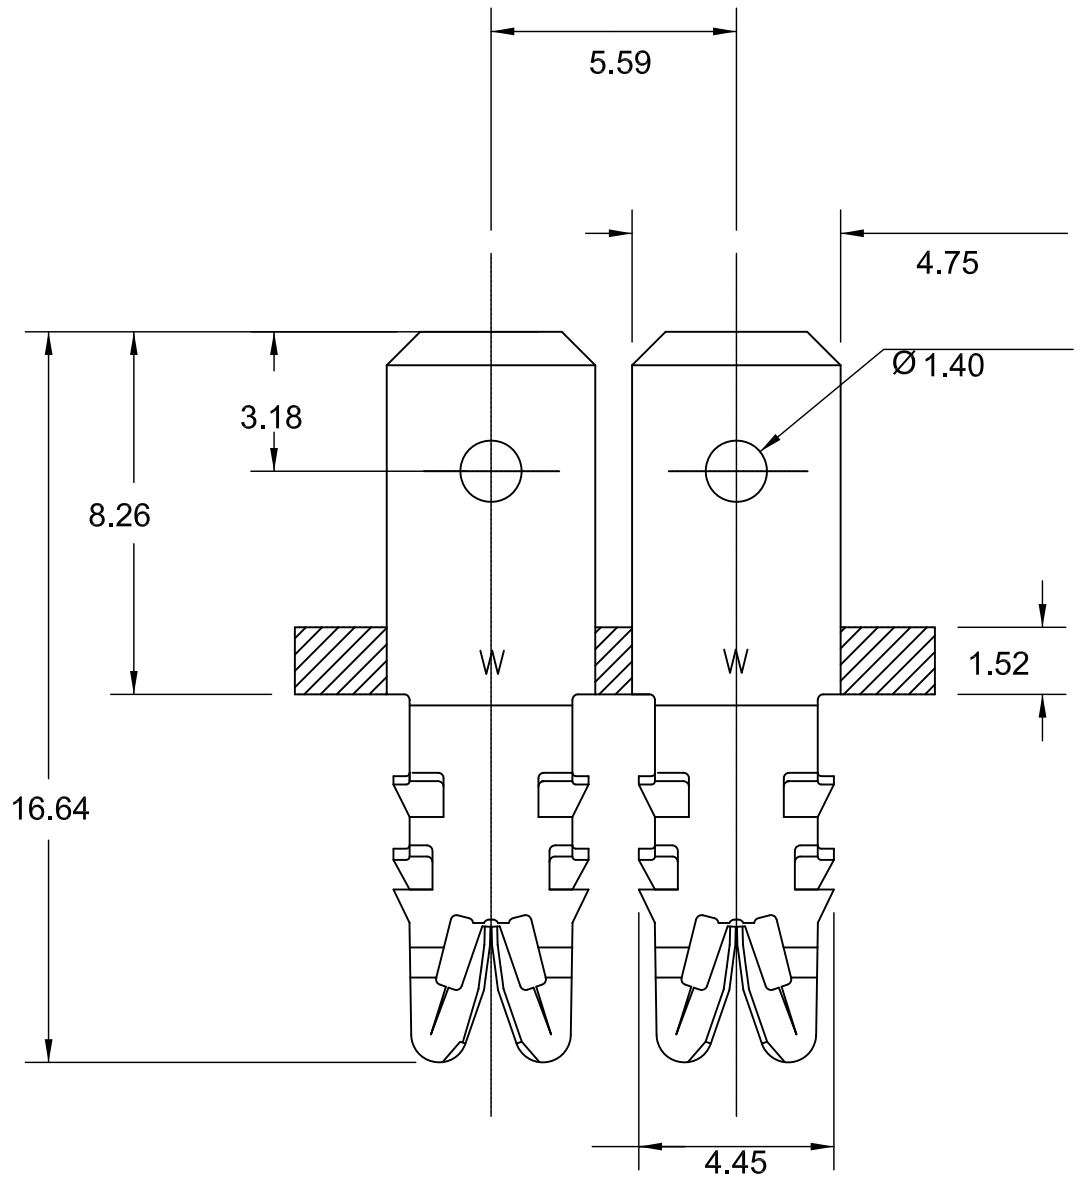

SPECIFICATIONS:
 MAGNET WIRE: \varnothing 0.13/1.00 mm (18/36 AWG)
 POCKET RECOMMENDATION: 551012

TERMINAL FEED LH

TERMINAL FEED RH

231082

231081

Drawn by LB	Drawing	Material Brass	Finish None	Scale 1/1	Date 10/01/12
Wirecon S.r.l.		Tolerances \pm 0.13			
		Title 4.8 x 0.8 TAB TERMINAL			
		File name 231082 - 231081			